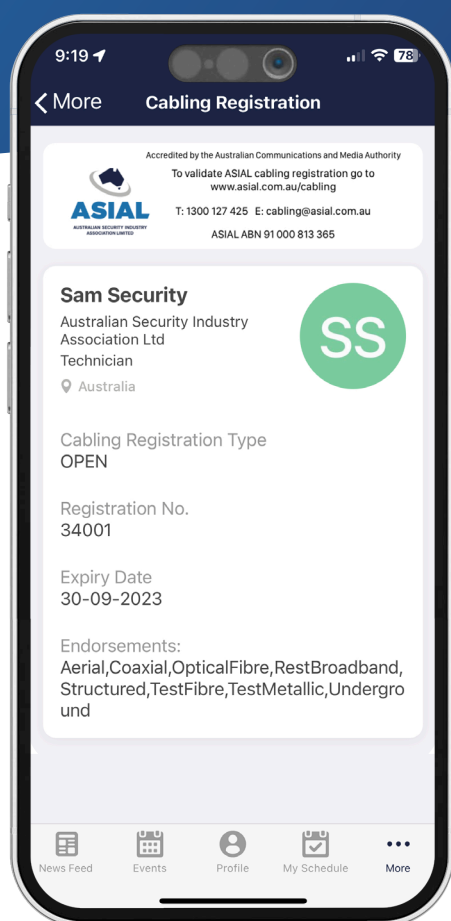

ASIAL DIGITAL CABLING REGISTRATION CARD

▶▶ **NOW AVAILABLE!**

ASIAL is delighted to announce the launch of its new **Digital Cabling Registration Card!**

In a first for ACMA registered cabling, the ASIAL Digital Cabling Registration Card is now available for download to smartphone devices via the **ASIAL GO app** (available for download on both iOS and Android app stores).

As an ASIAL registered cabling you will continue to receive a physical copy of your cabling card, but you now have access to this format too – at no additional cost.

10 benefits of opting for the Digital Cabling Registration Card